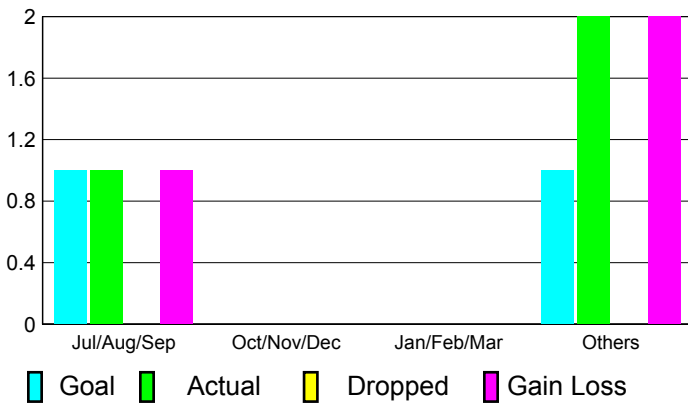

2010-2011 GMT Reports for District (or Undistricted) **District 6 C**

GMT: **Jeff Kriz**

Location: **COLORADO**

GMT CA: **1**

CLUBS

Club Results 2010-2011

Clubs 2009-2010

Month	New Club Goal	Actual New Clubs	Actual Dropped Clubs	Gain/Loss of Clubs	Gain/Loss of Clubs
Jul/Aug/Sep	1	1	0	1	0
Oct/Nov/Dec	0	0	0	0	0
Jan/Feb/Mar	0	0	0	0	-1
Apr/May/June	1	2	0	2	0
Totals	2	3	0	3	-1

Club Results 2010-2011

Goal, New, Dropped, Gain/Loss

MEMBERSHIP

Membership Results 2010-2011

Membership 2009-2010

Month	Net Memb Goal	Actual New Memb	Actual Dropped Memb	Gain/Loss of Memb	Gain/Loss of Memb
Jul/Aug/Sep	22	45	-10	35	-25
Oct/Nov/Dec	2	21	-16	5	-1
Jan/Feb/Mar	7	10	-25	-15	-22
Apr/May/June	25	71	-46	25	-7
Totals	56	147	-97	50	-55