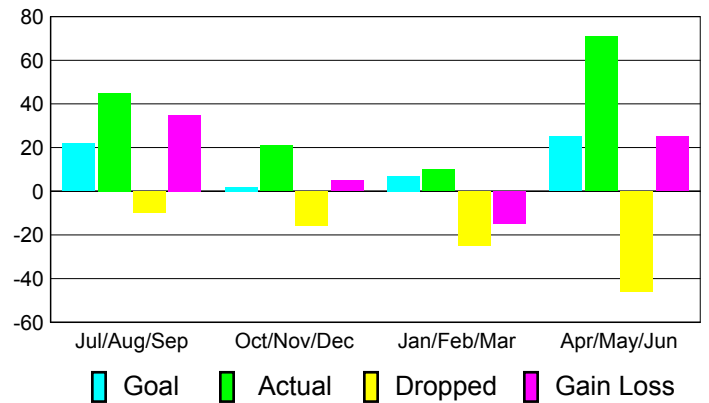

Membership Results 2010-2011

Goal, New, Dropped, Gain/Loss