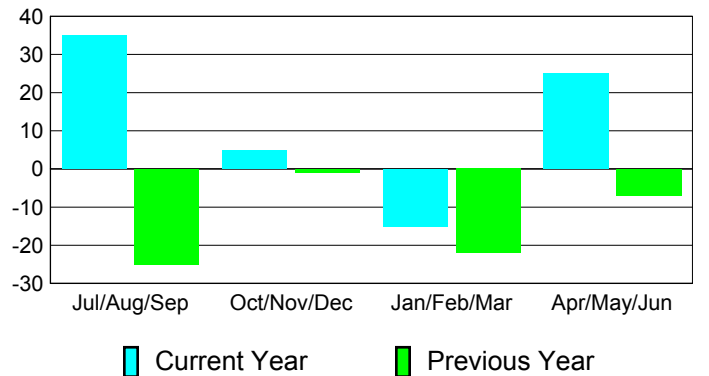

Comparison of Membership Gain/Loss

Current Year Compared to the Previous Year