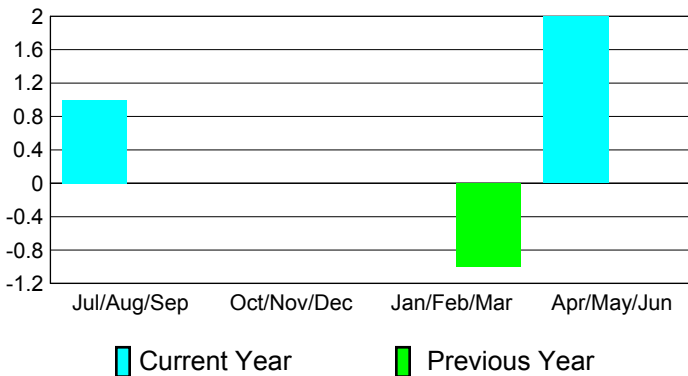

Comparison of Club Gain/Loss

Current Year Compared to the Previous Year